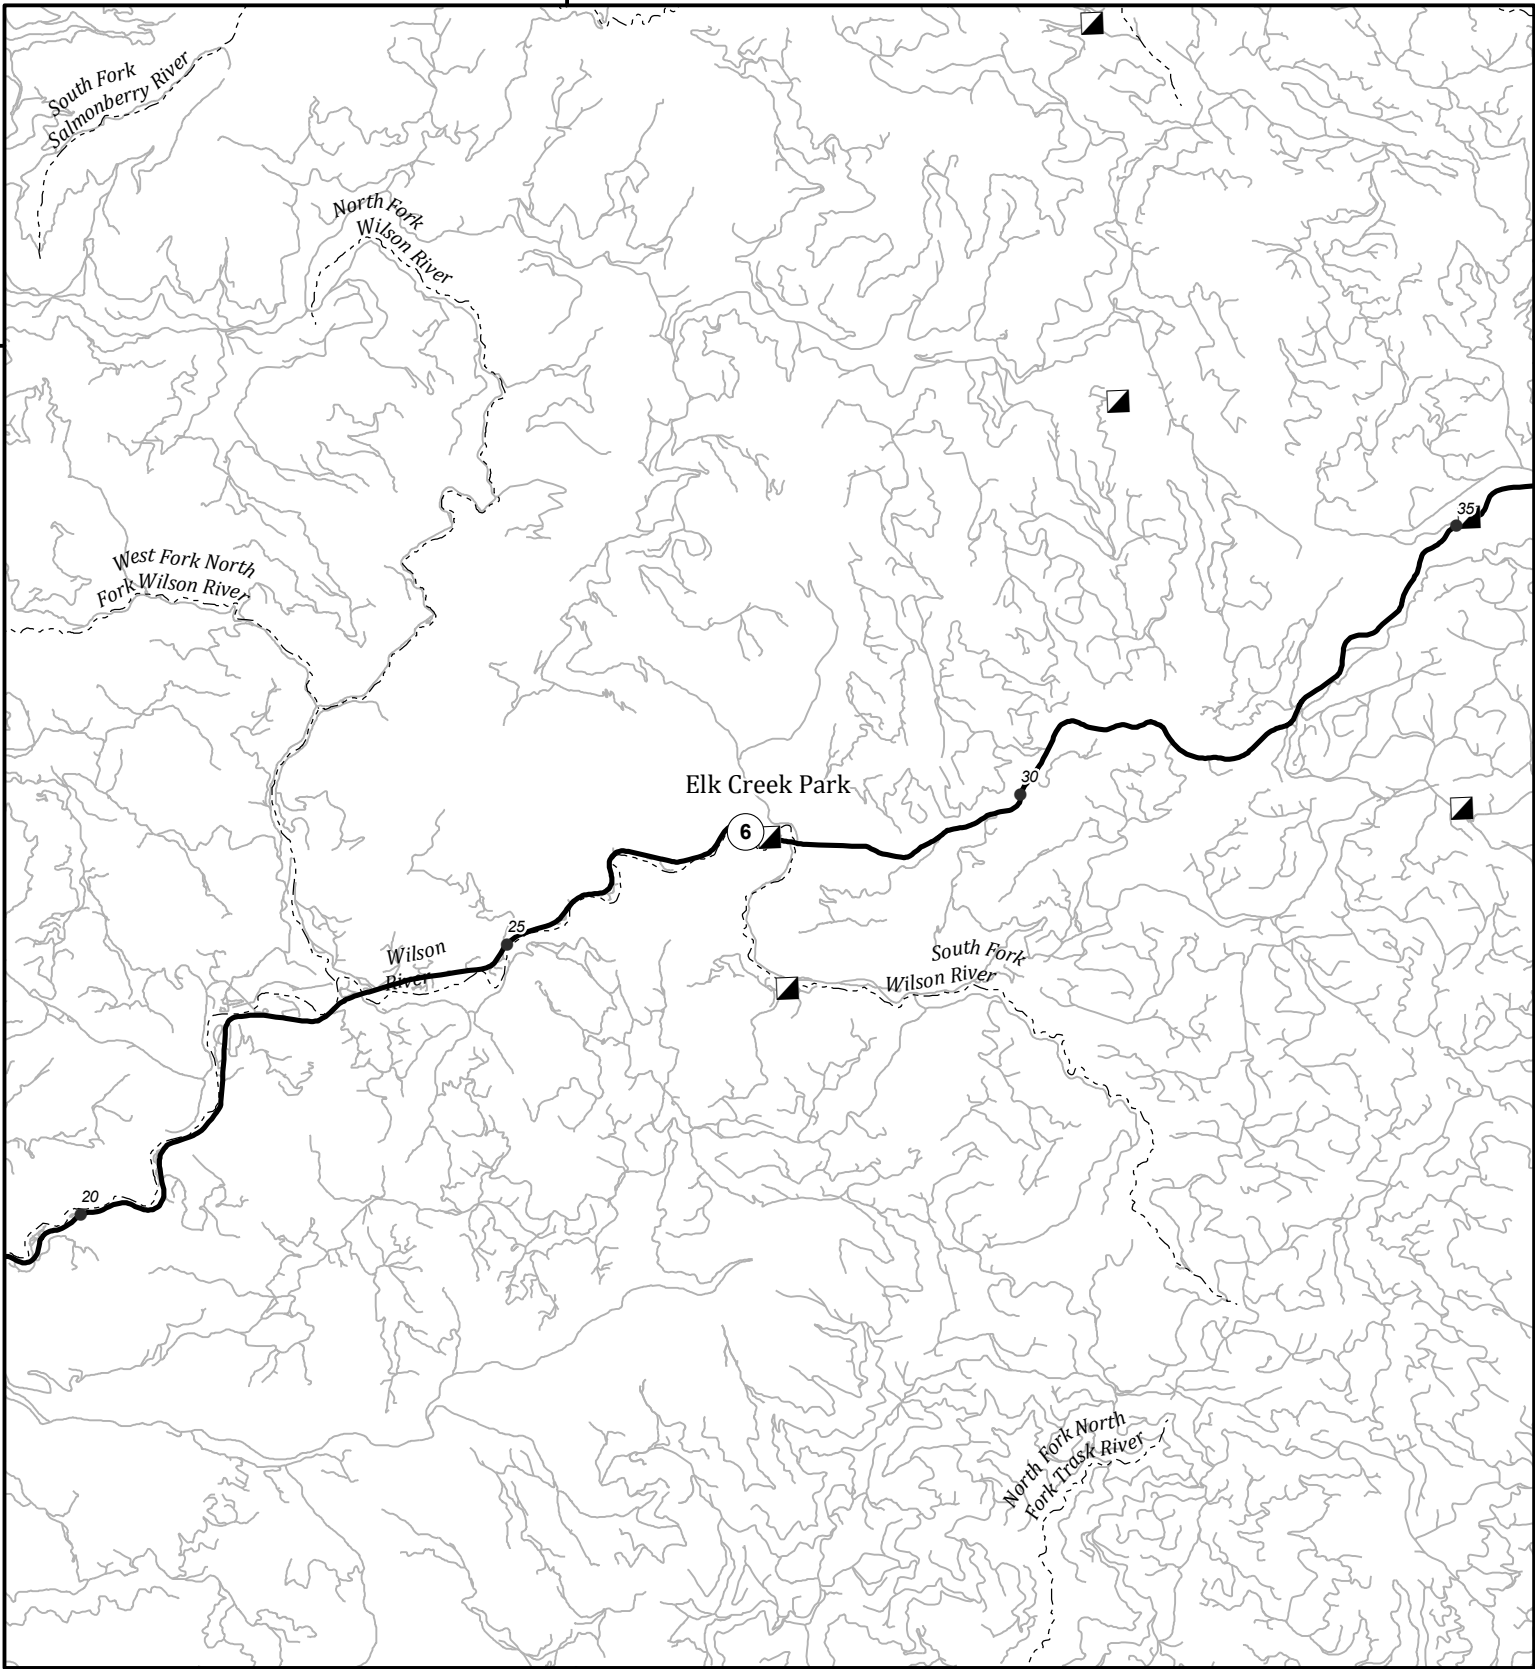

-123°30'

45°40'

45°40'

-123°30'

Oregon Vicinity & Major Highways

- Mileposts
  - ▣ Fire Camp
  - Rivers
- T2N R6W S31 SESE**  
**N 45.607819°**  
**W -123.466484°**  
**Address:**  
 , OR, 97

- Directions:
- From N:
  - From S:
  - From E:
  - From W: